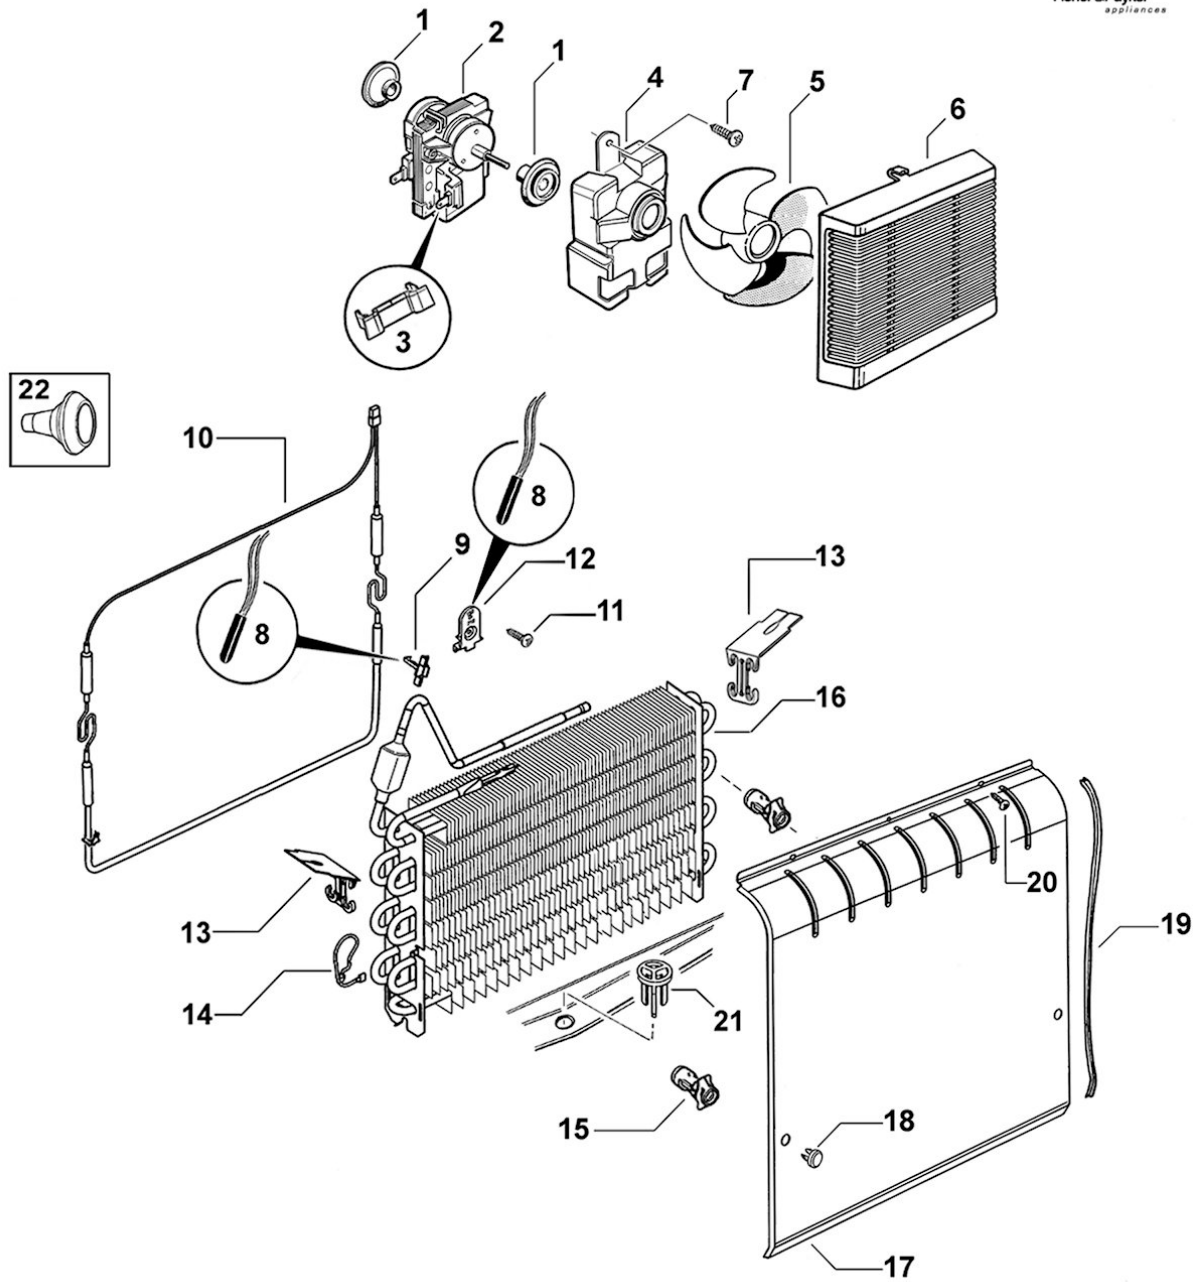

FAN AND EVAPORATOR COMPONENTS

Fisher & Paykel
appliances