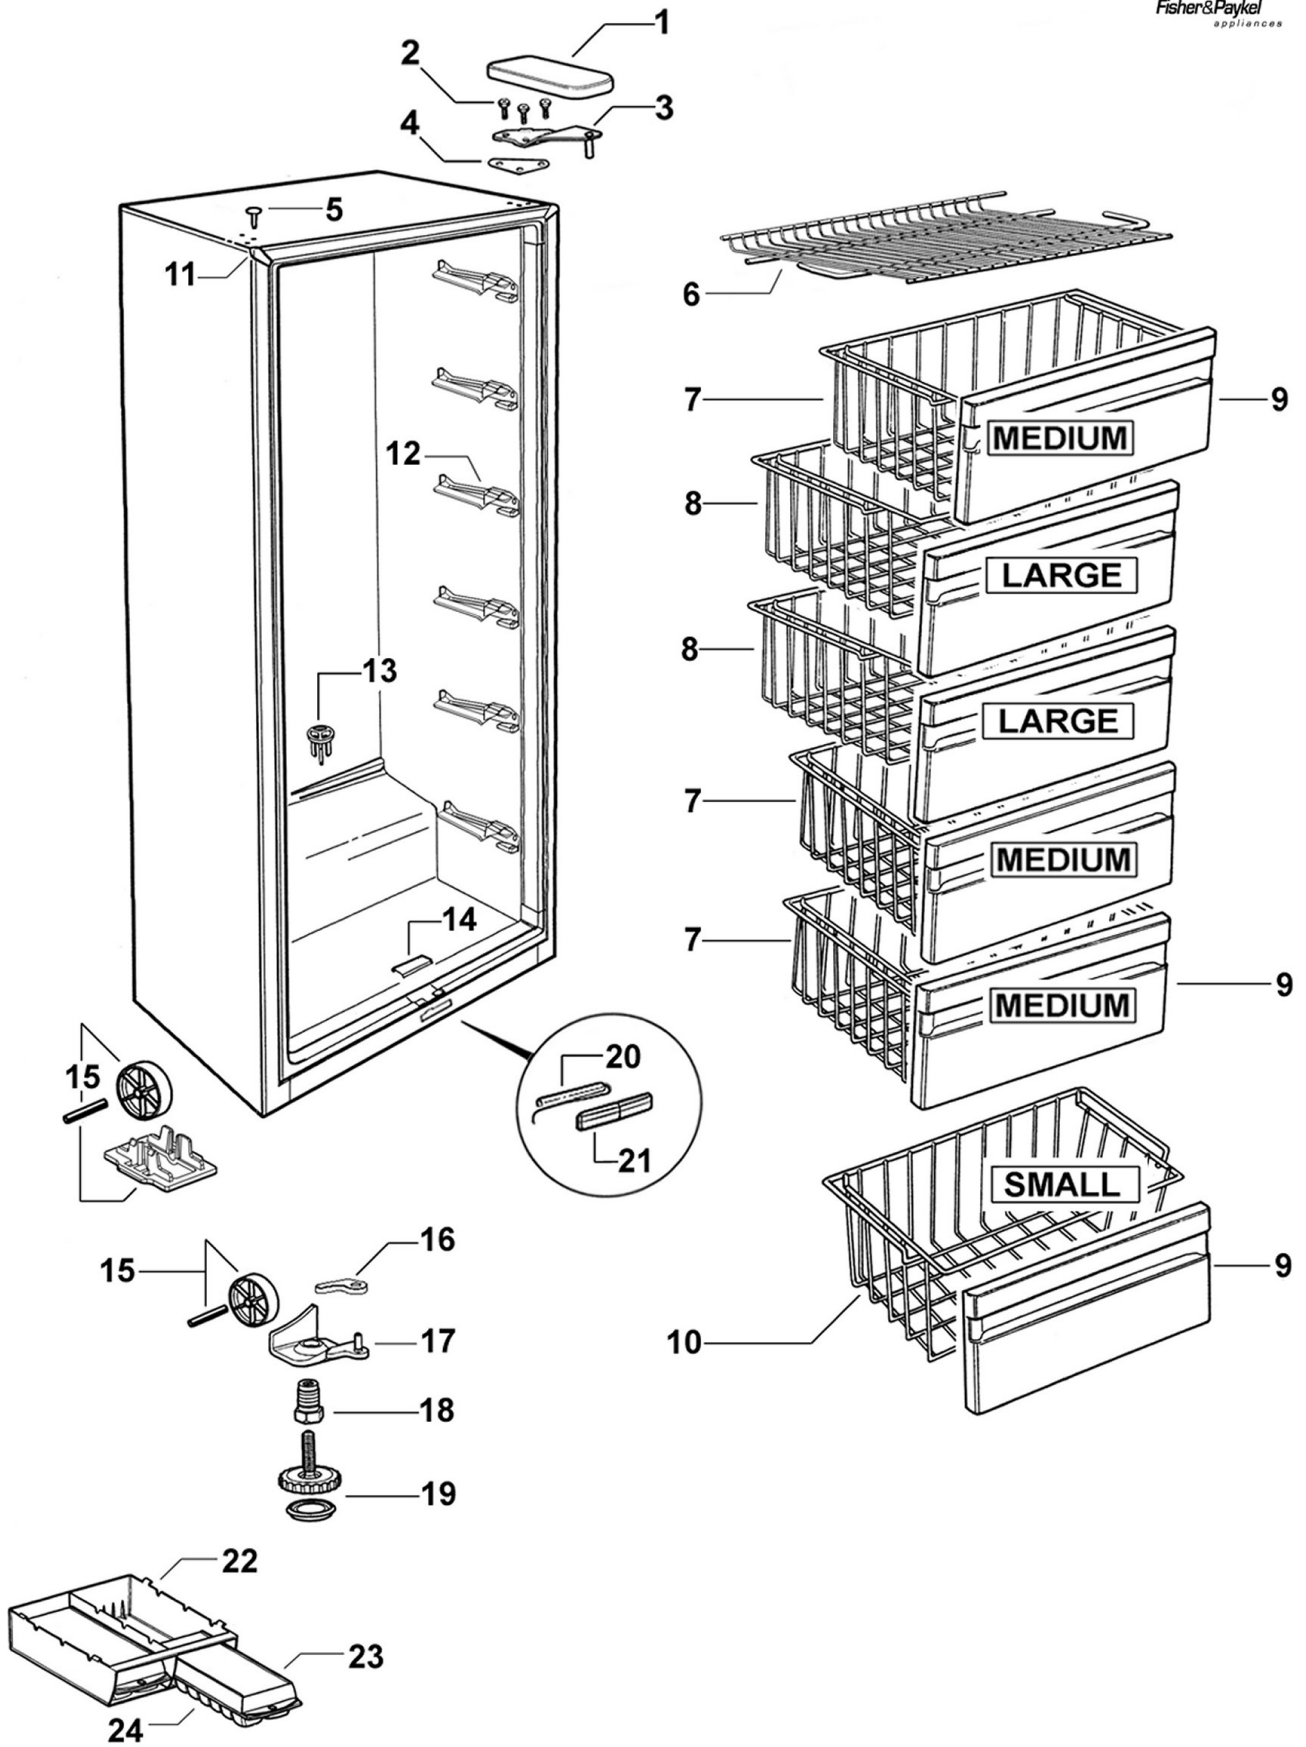

CABINET COMPONENTS

Fisher & Paykel
appliances

DWG000138 25 AUGUST 2006

DWG 000138